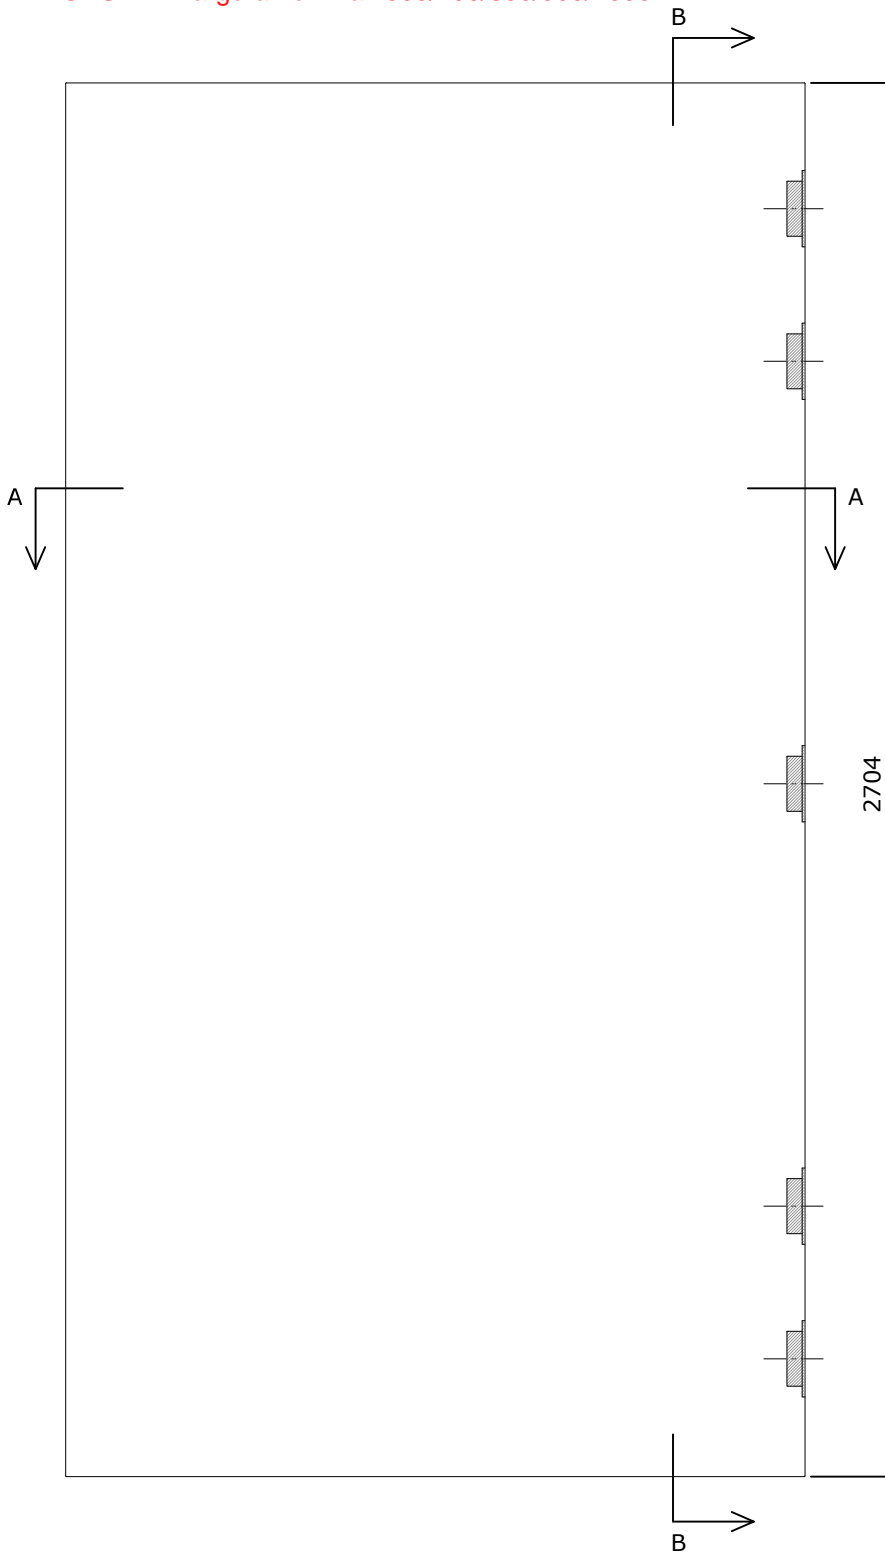

OBS: L= Largura nominal 600/700/800/900/1000

AGB ECLIPSE