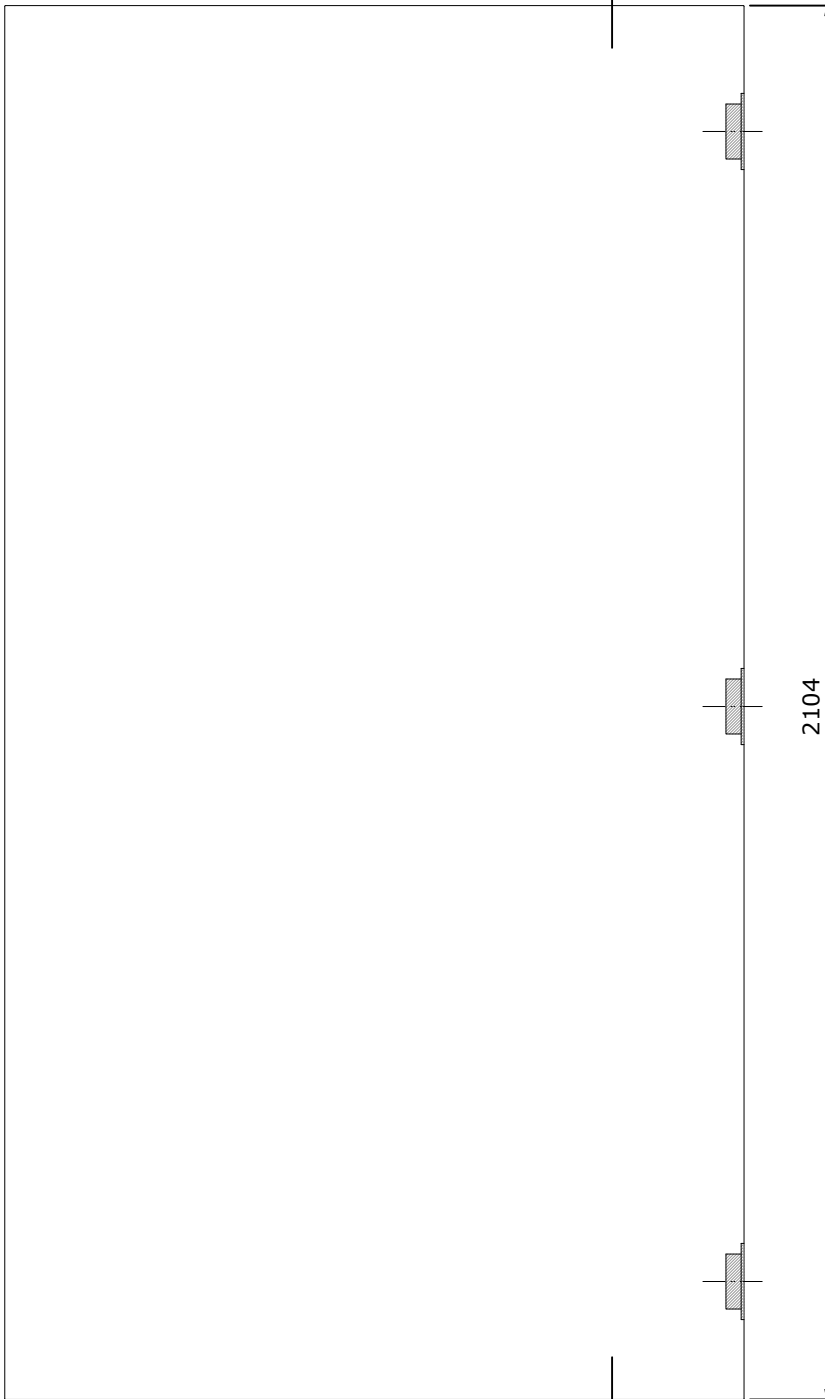

OBS: L= Largura nominal 600/700/800/900/1000

B →

AGB ECLIPSE